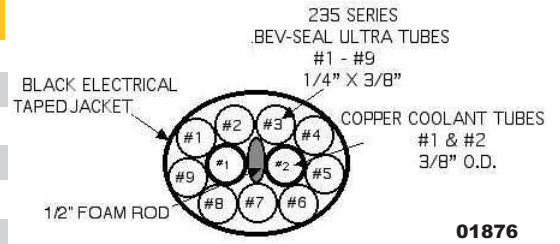

FREON & GLYCOL PRE-FAB

FREON PRE-FAB

PART	DESCRIPTION
01879	1/4" x 3/8", 9 Line, 3/8" Copper, 3/4" Insulated Bundle
01876	1/4" x 3/8", 9 Line, 3/8" Copper, Non-Insulated Bundle
01874	1/4" x 3/8", 13 Line, 3/8" Copper, Non-Insulated Bundle
01875	1/4" x 3/8", 17 Line, 3/8" Copper, Non-Insulated Bundle
01878	5/16" x 7/16", 9 Line, 3/8" Copper, Non-Insulated Bundle
01877	5/16" x 7/16", 13 Line, 3/8" Copper, Non-Insulated Bundle

GLYCOL PRE-FAB

PART	DESCRIPTION
*02384	5/16" x 7/16", 4 Line, 2 Cooling Insulated Bundle
*02383	5/16" x 7/16", 6 Line, 2 Cooling Insulated Bundle
*02360	5/16" x 7/16", 8 Line, 2 Cooling Insulated Bundle
*02361	5/16" x 7/16", 10 Line, 4 Cooling Insulated Bundle
*02362	5/16" x 7/16", 12 Line, 4 Cooling Insulated Bundle

02384

02360

02361

02383

02362

*Special order items.

TRUNKLINES