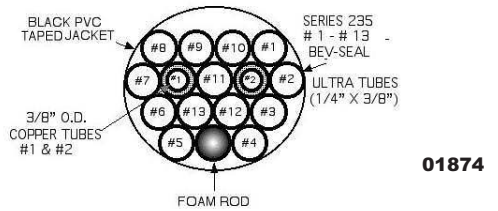

FREON & GLYCOL PRE-FAB

FREON PRE-FAB

PART	DESCRIPTION
01879	1/4" x 3/8", 9 Line, 3/8" Copper, 3/4" Insulated Bundle
01876	1/4" x 3/8", 9 Line, 3/8" Copper, Non-Insulated Bundle
01874	1/4" x 3/8", 13 Line, 3/8" Copper, Non-Insulated Bundle
01875	1/4" x 3/8", 17 Line, 3/8" Copper, Non-Insulated Bundle
01878	5/16" x 7/16", 9 Line, 3/8" Copper, Non-Insulated Bundle
01877	5/16" x 7/16", 13 Line, 3/8" Copper, Non-Insulated Bundle

GLYCOL PRE-FAB

PART	DESCRIPTION
*02384	5/16" x 7/16", 4 Line, 2 Cooling Insulated Bundle
*02383	5/16" x 7/16", 6 Line, 2 Cooling Insulated Bundle
*02360	5/16" x 7/16", 8 Line, 2 Cooling Insulated Bundle
*02361	5/16" x 7/16", 10 Line, 4 Cooling Insulated Bundle
*02362	5/16" x 7/16", 12 Line, 4 Cooling Insulated Bundle

02384

02360

02361

02383

02362

*Special order items.

TRUNKLINES