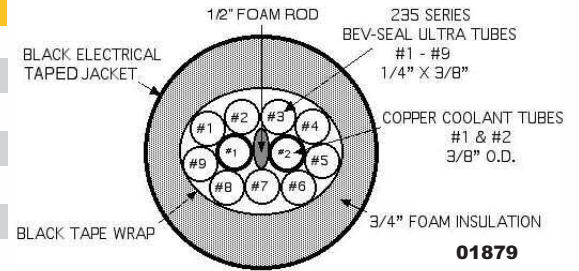

FREON & GLYCOL PRE-FAB

FREON PRE-FAB

PART	DESCRIPTION
01879	1/4" x 3/8", 9 Line, 3/8" Copper, 3/4" Insulated Bundle
01876	1/4" x 3/8", 9 Line, 3/8" Copper, Non-Insulated Bundle
01874	1/4" x 3/8", 13 Line, 3/8" Copper, Non-Insulated Bundle
01875	1/4" x 3/8", 17 Line, 3/8" Copper, Non-Insulated Bundle
01878	5/16" x 7/16", 9 Line, 3/8" Copper, Non-Insulated Bundle
01877	5/16" x 7/16", 13 Line, 3/8" Copper, Non-Insulated Bundle

GLYCOL PRE-FAB

PART	DESCRIPTION
*02384	5/16" x 7/16", 4 Line, 2 Cooling Insulated Bundle
*02383	5/16" x 7/16", 6 Line, 2 Cooling Insulated Bundle
*02360	5/16" x 7/16", 8 Line, 2 Cooling Insulated Bundle
*02361	5/16" x 7/16", 10 Line, 4 Cooling Insulated Bundle
*02362	5/16" x 7/16", 12 Line, 4 Cooling Insulated Bundle

02384

02360

02361

02383

02362

*Special order items.

TRUNKLINES