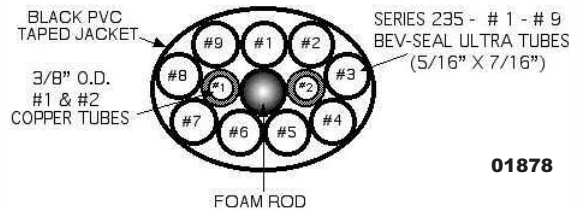

GLYCOL PRE-FAB

PART	DESCRIPTION
*02384	5/16" x 7/16", 4 Line, 2 Cooling Insulated Bundle
*02383	5/16" x 7/16", 6 Line, 2 Cooling Insulated Bundle
*02360	5/16" x 7/16", 8 Line, 2 Cooling Insulated Bundle
*02361	5/16" x 7/16", 10 Line, 4 Cooling Insulated Bundle
*02362	5/16" x 7/16", 12 Line, 4 Cooling Insulated Bundle

02384

02360

02361

02383

02362

*Special order items.

TRUNKLINES