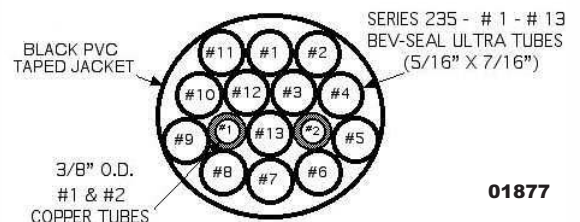

GLYCOL PRE-FAB

PART	DESCRIPTION
*02384	5/16" x 7/16", 4 Line, 2 Cooling Insulated Bundle
*02383	5/16" x 7/16", 6 Line, 2 Cooling Insulated Bundle
*02360	5/16" x 7/16", 8 Line, 2 Cooling Insulated Bundle
*02361	5/16" x 7/16", 10 Line, 4 Cooling Insulated Bundle
*02362	5/16" x 7/16", 12 Line, 4 Cooling Insulated Bundle

02384

02360

02361

02383

02362

*Special order items.

TRUNKLINES