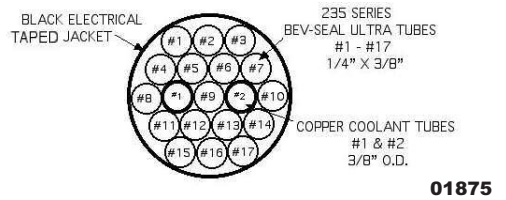

GLYCOL PRE-FAB

PART	DESCRIPTION
*02384	5/16" x 7/16", 4 Line, 2 Cooling Insulated Bundle
*02383	5/16" x 7/16", 6 Line, 2 Cooling Insulated Bundle
*02360	5/16" x 7/16", 8 Line, 2 Cooling Insulated Bundle
*02361	5/16" x 7/16", 10 Line, 4 Cooling Insulated Bundle
*02362	5/16" x 7/16", 12 Line, 4 Cooling Insulated Bundle

02384

02360

02361

02383

02362

*Special order items.

TRUNKLINES