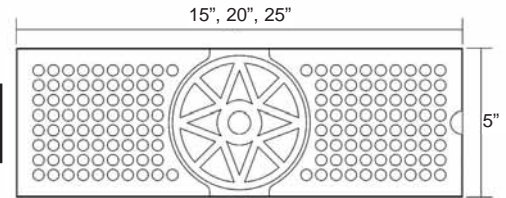

02042
02391
02393